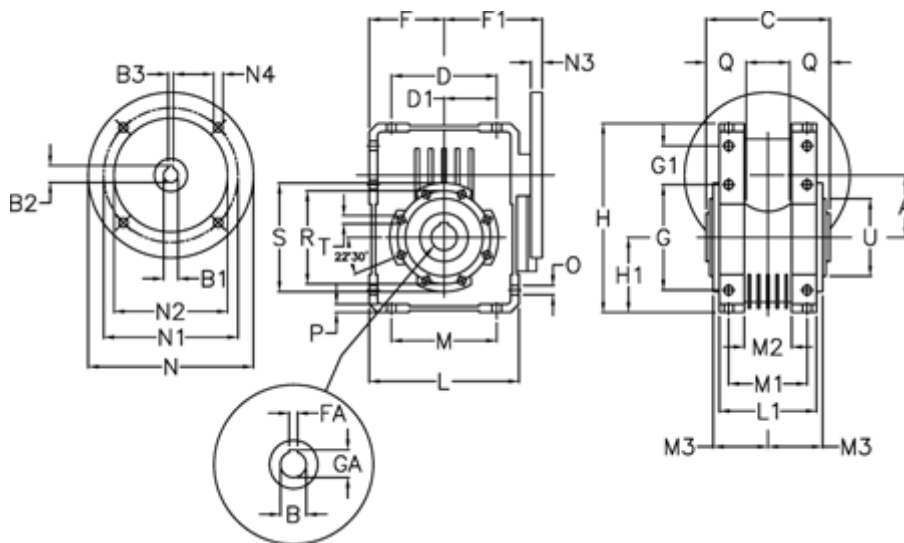

Article number: 392208601574636

Description: Worm Gear with Torque Limiter
W86 L2-U-15-P112 B14

Measures

A = 86.9	F = 100	L = 200	N2 = 110	T = M10x18
B = 35	F1 = 136	L1 = 125	N3 = 10	U = 110
B1 E7 = 28	FA = 10	M = 144	N4 = 8.5	
B2 = 31.3	G = 144	M1 = 101	O = 11.5	
B3 H9 = 8	G1 = 45.5	M2 = 57	P = 11	
C = 140	GA = 38.3	M3 = 64.5	Q = 45	
D = 144	H = 245.5	N = 160	R = 130	
D1 = 72	H1 = 100	N1 = 130	S = 150	